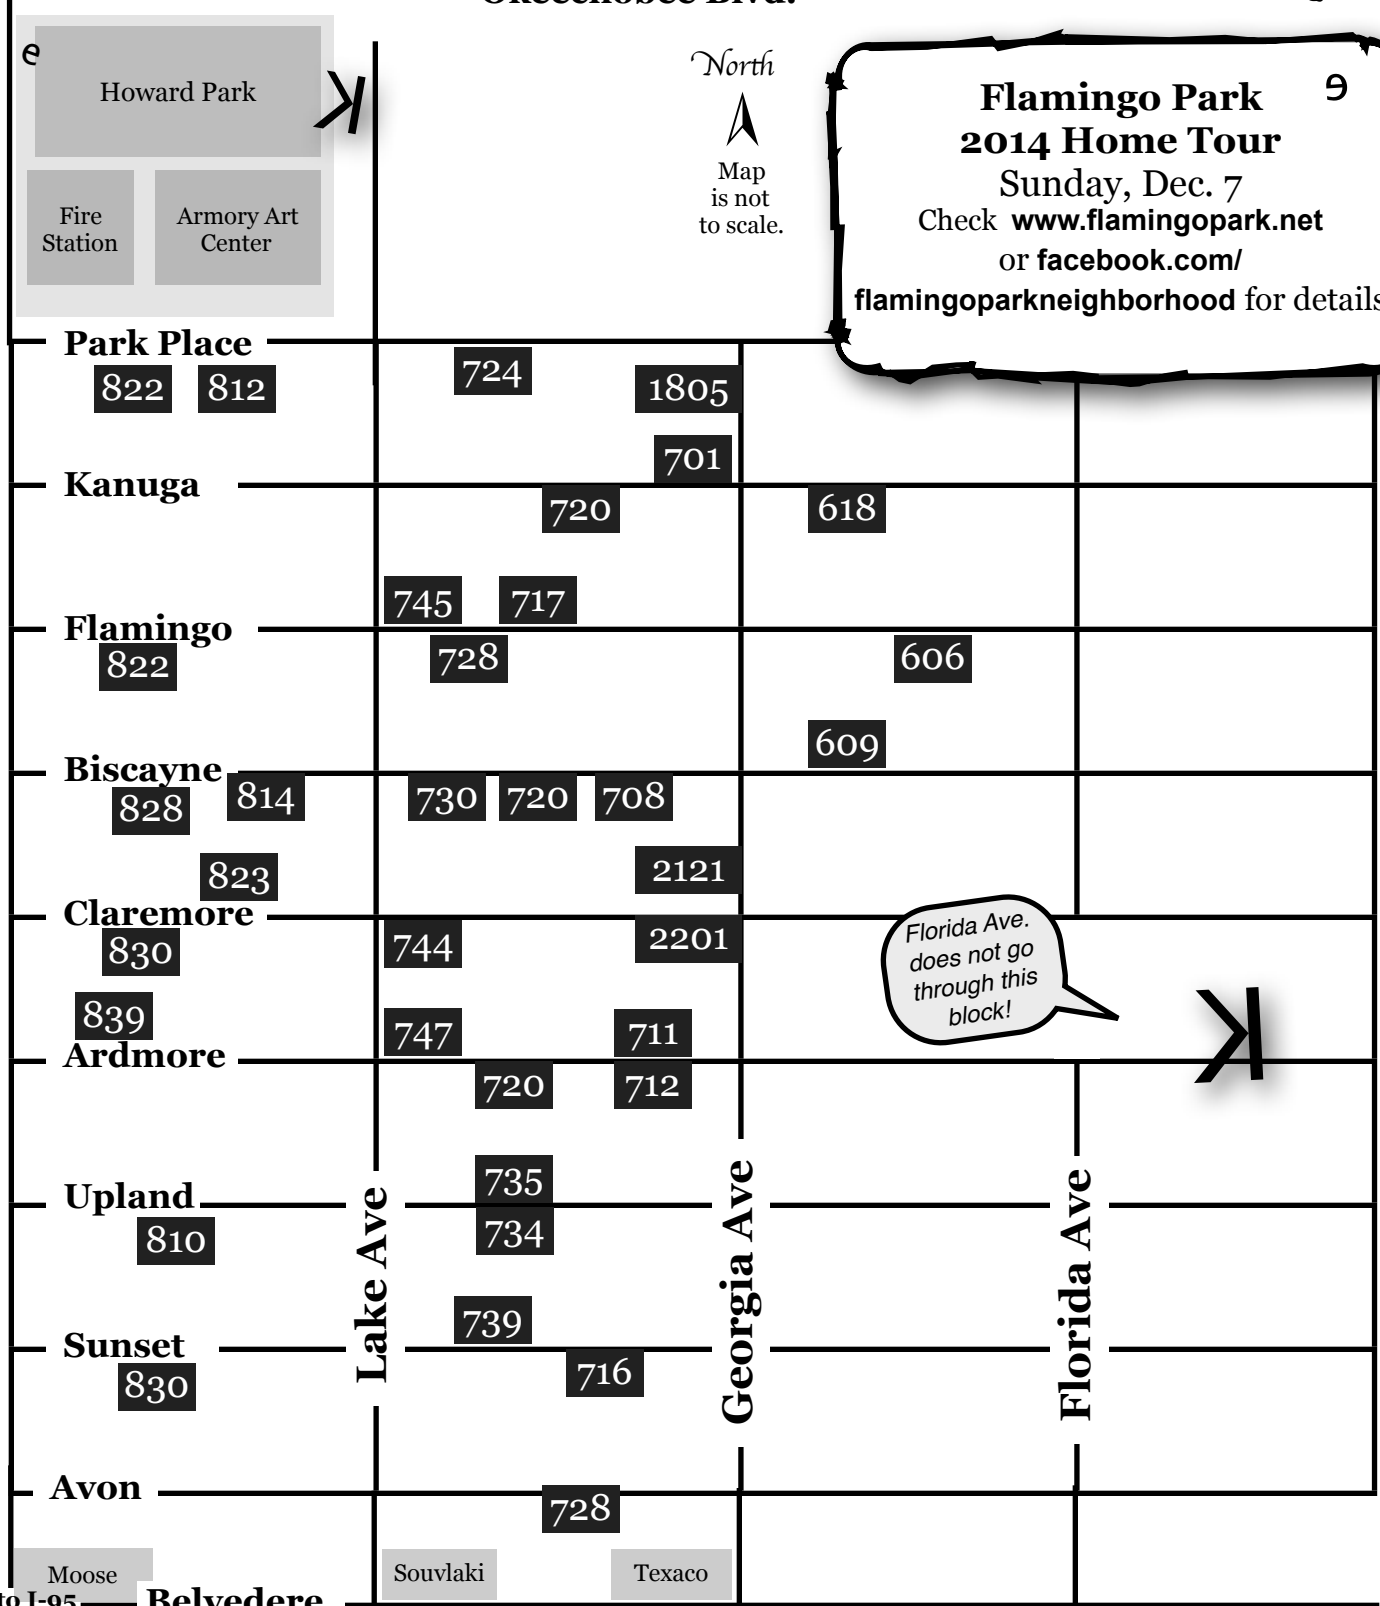

# 8th Flamingo Park Yard Sale Extravaganza

Saturday, Nov. 15, 2014 — Hours 8 a.m. to 1 p.m. — rain or shine

35 houses hosting fabulous finds, from WWII military items to mid-century dishes to clothes, decor and more. What are you waiting for? Print this map (and the “goods” list), strap on your shopping shoes and get moving!

Thanks for supporting Flamingo Park activities

to I-95

Okeechobee Blvd.

to Palm Beach

**Flamingo Park** 9  
**2014 Home Tour**  
 Sunday, Dec. 7  
 Check [www.flamingopark.net](http://www.flamingopark.net)  
 or [facebook.com/flamingoparkneighborhood](https://www.facebook.com/flamingoparkneighborhood) for details

Florida Ave. does not go through this block!

to I-95

Belvedere

Moose Souvlaki

Texaco

**Some maps available here.**